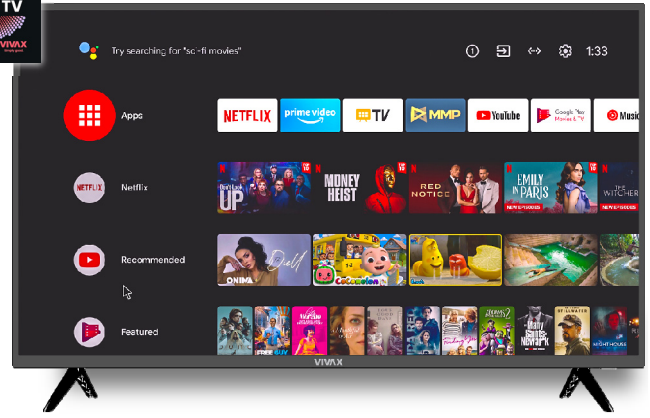

Eng

androidtv

LED TV SPECIFICATION

VIVAX

Model No.: B Series 40LE20K

DESCRIPTION

40" LED Full HD 1920x1080px AndroidTV 1/8GB Wi-Fi+Bluetooth, Android 11, DVB-T2 H.265 HEVC / 264 / DVB-S2 / DVB-T MPEG4, ATV, USB PVR, G En. class, RF Antenna, F Sat Antenna, 2xHDMI, CI+ Slot, 3xRCA AV Composite, Optical SPDIF, RJ45 LAN, 2xUSB, Wi-Fi+BT, Dolby Digital, HDR10, HbbTV 2.0, Google voice assistant