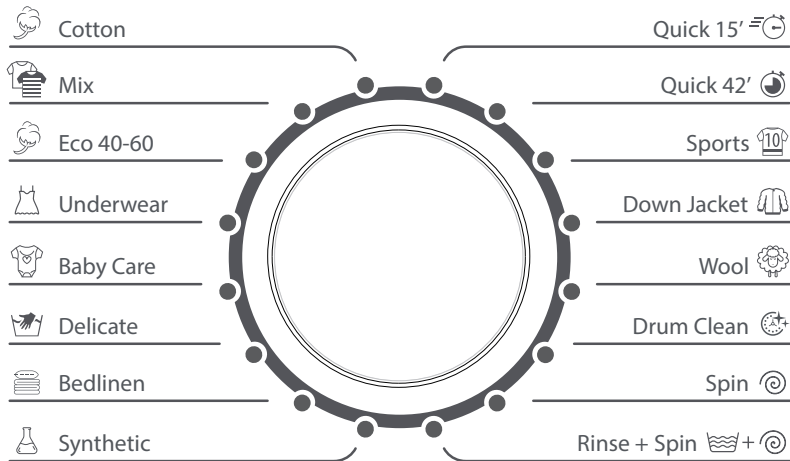

VIVAX

1000 rpm
SPINNING

6 kg
CAPACITY

16
PROGRAMS

SPORT WASH
PROGRAM

Washing Machine WFL-100616CS

ENERGY
VIVAX WFL-100616CS

A
B
C
D
E ←
F
G